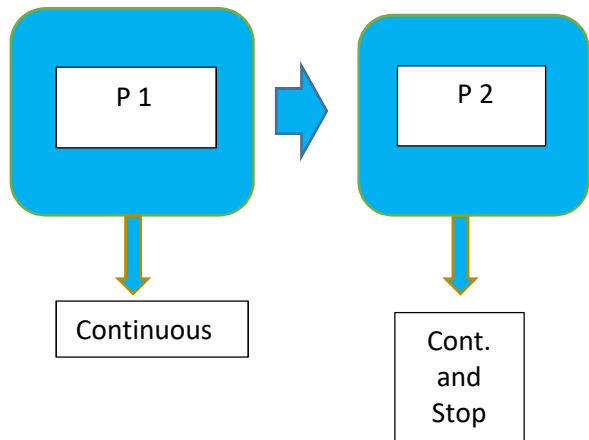

KINDERGARTEN PRESS FLOWCHART

KEY:

I= Initial Sounds
F= Final Sounds
M= Medial Sounds

Blue boxes= skills to be worked on October-January (or until May if not mastered yet)

Yellow boxes= skills to be started after January