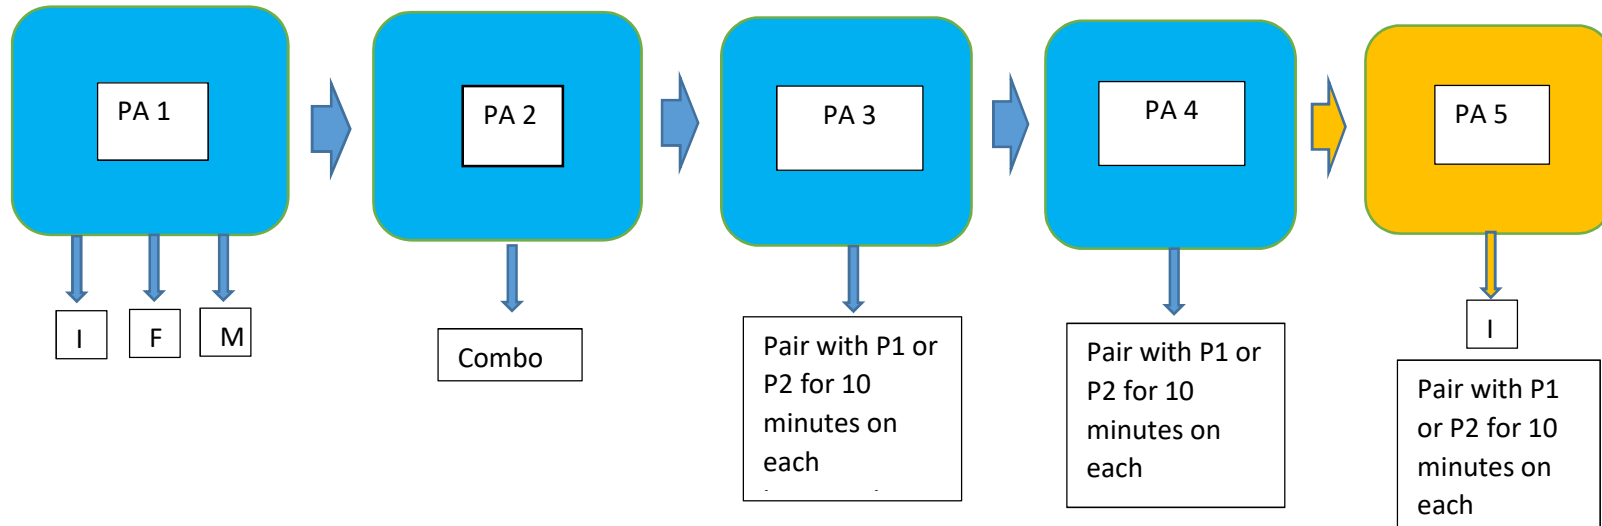

KINDERGARTEN PRESS FLOWCHART

KEY:

I= Initial Sounds
F= Final Sounds
M= Medial Sounds

Blue boxes= skills to be worked on October-January (or until May if not mastered yet)

Yellow boxes= skills to be started after January